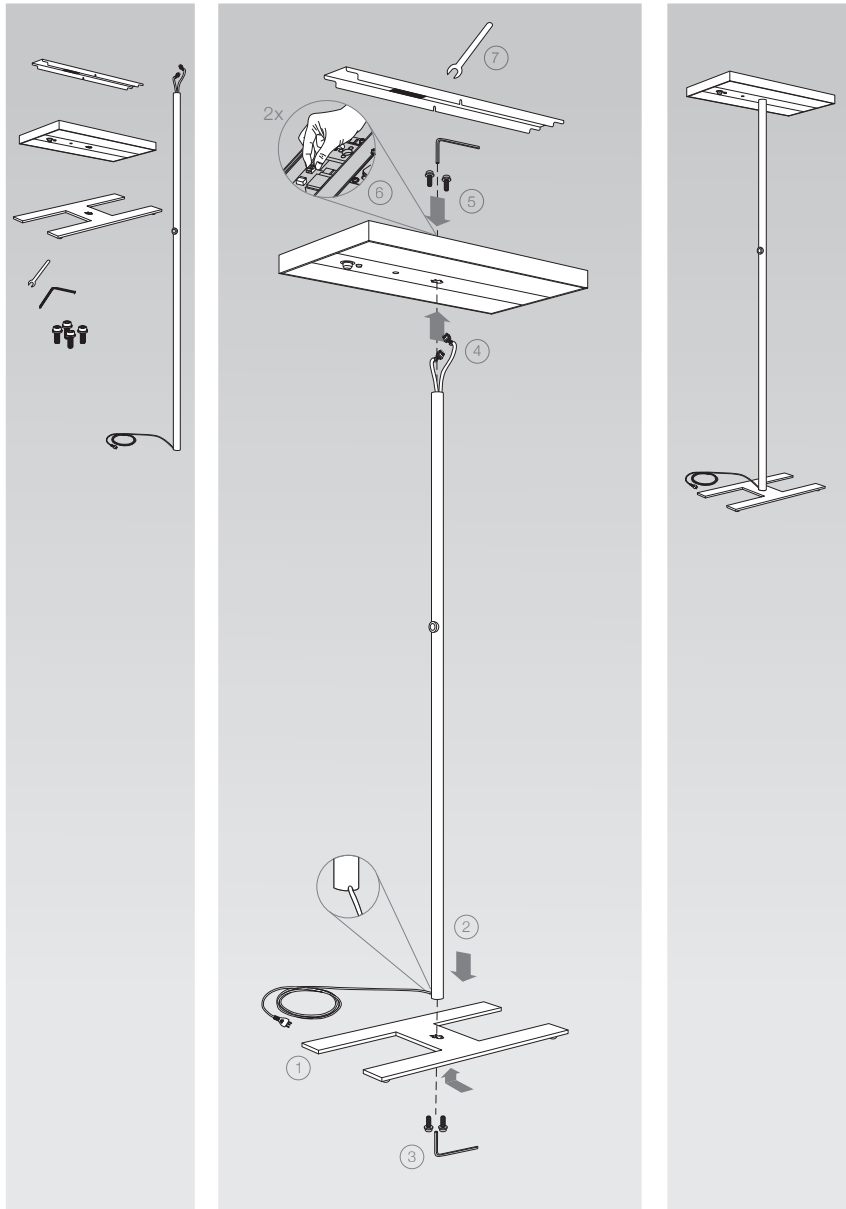

ECO-LED Manual Switch

LM01 14/03