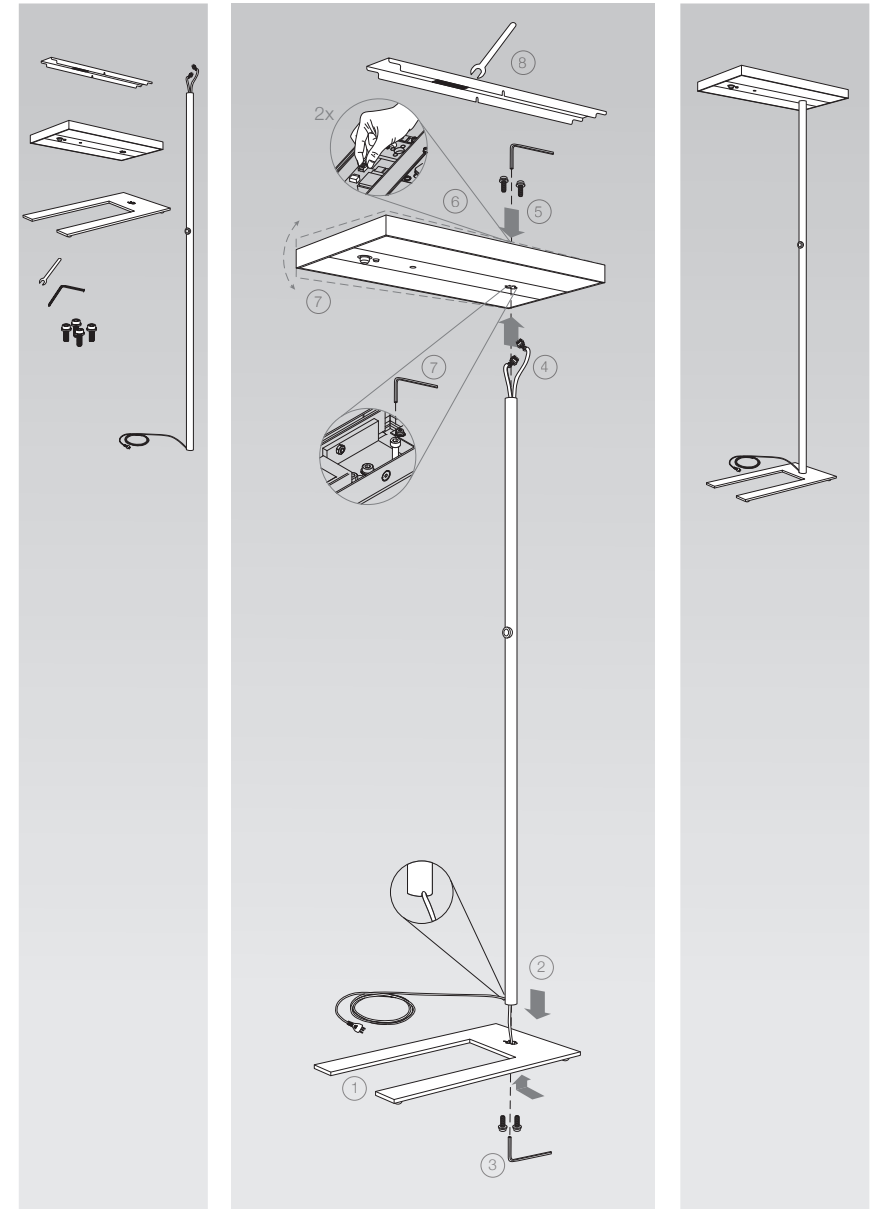

ECO-LED Manual Switch

LM01 14/03